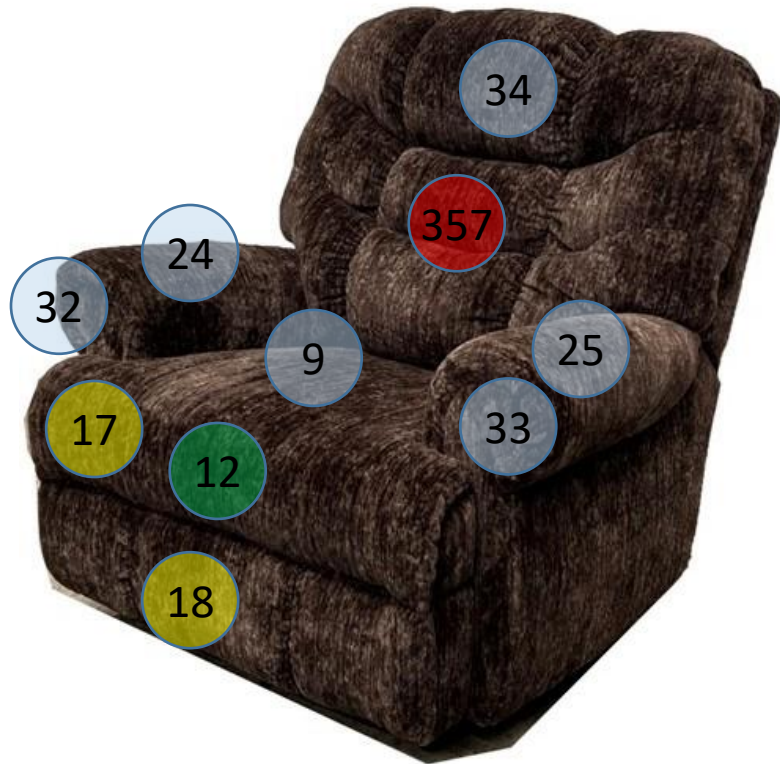

6380229

Call Out	Description
●	Blown Fiber
●	Cushion Chaise Pad - top Pad
●	Cushion Foam
●	KD Component
●	Cover

Signature
DESIGN
BY **ASHLEY**®